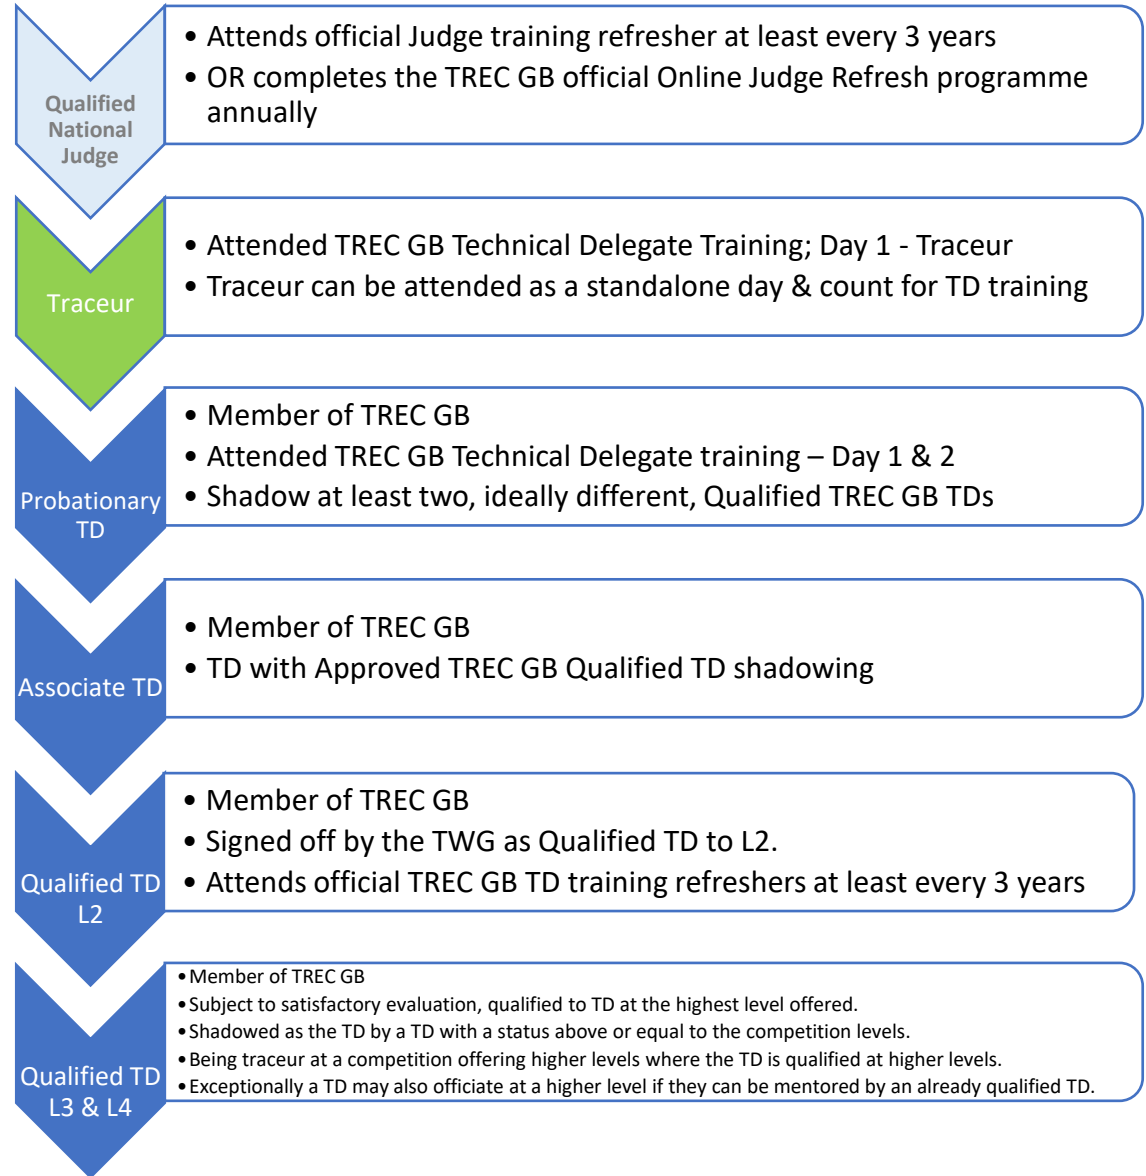

Technical Delegates:

Judges & TDs are required to undertake a TREC GB refresher training course at the intervals specified or their qualification will lapse.